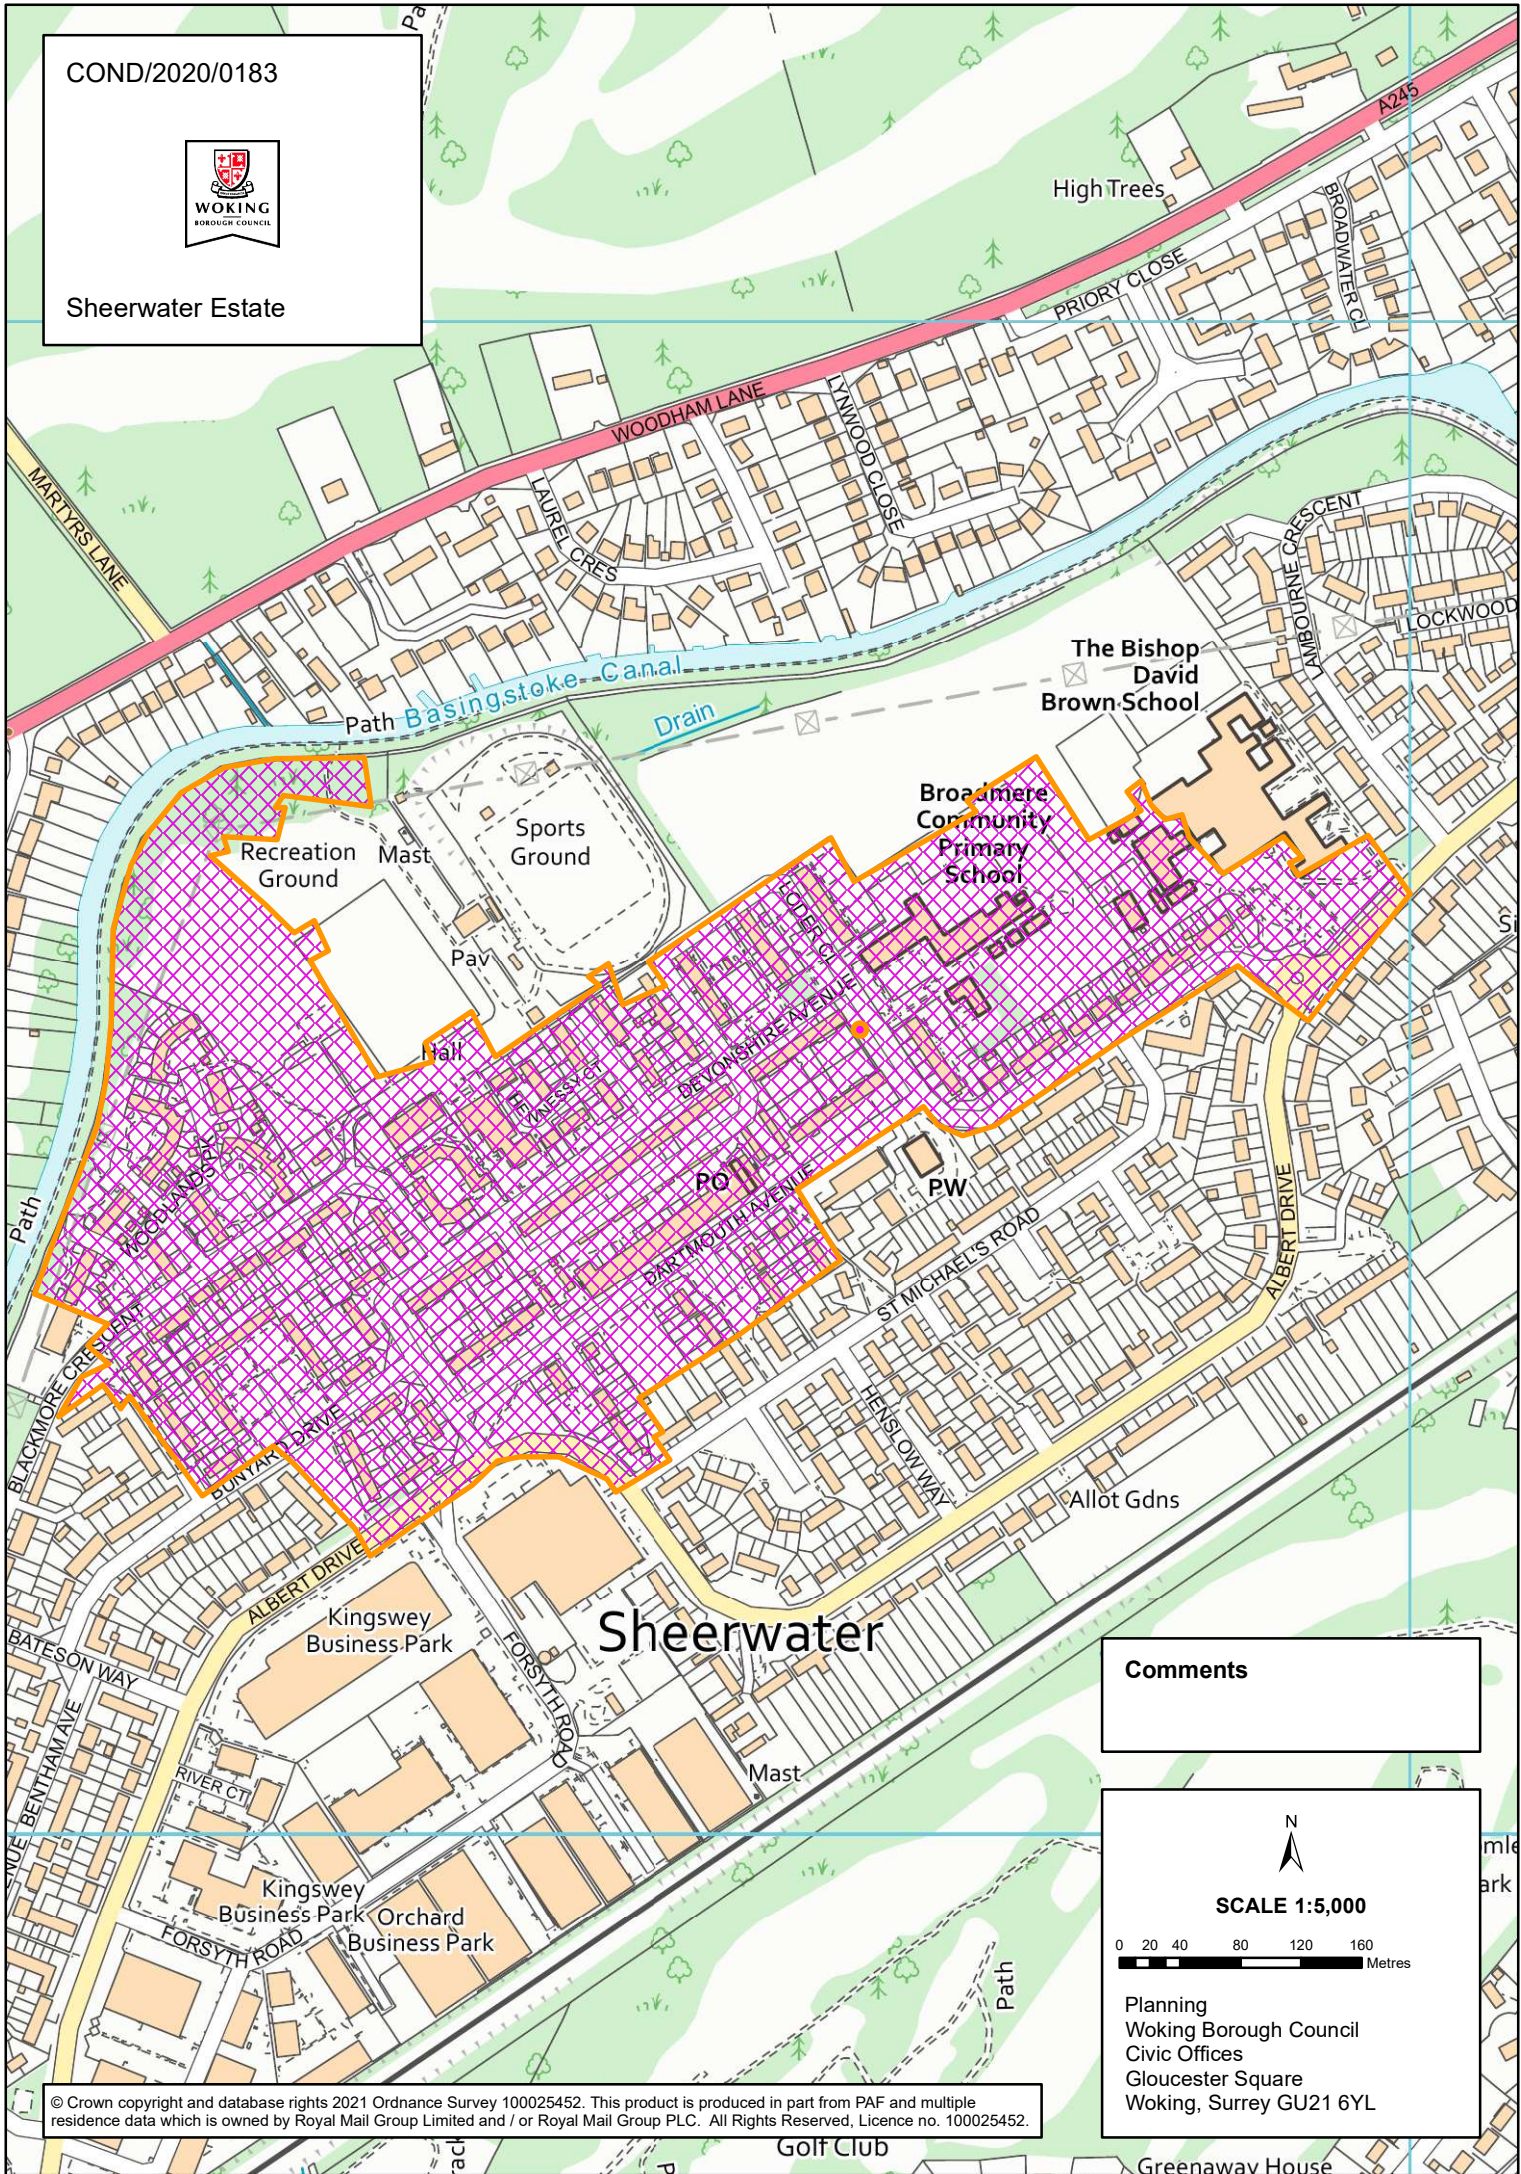

COND/2020/0183

Sheerwater Estate

The Bishop David Brown School

Broadmere Community Primary School

Sheerwater

Comments

N

SCALE 1:5,000

0 20 40 80 120 160 Metres

Planning
Woking Borough Council
Civic Offices
Gloucester Square
Woking, Surrey GU21 6YL

© Crown copyright and database rights 2021 Ordnance Survey 100025452. This product is produced in part from PAF and multiple residence data which is owned by Royal Mail Group Limited and / or Royal Mail Group PLC. All Rights Reserved, Licence no. 100025452.